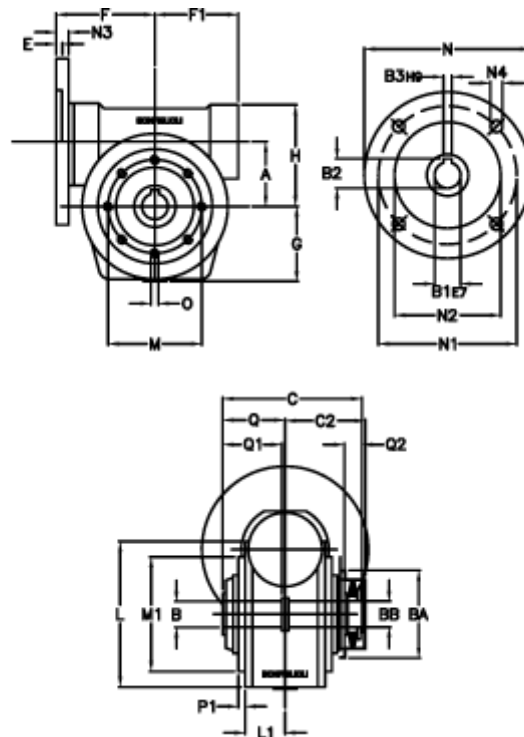

Article number: 390204901872236

Description: Worm Gear with Torque Limiter  
VF 49-L2-P-18 P63B5

## Measures

|            |                              |           |          |
|------------|------------------------------|-----------|----------|
| a = 49.50  | C2 = 63,5                    | L1 = 36.8 | O = M6x8 |
| B = 25     | Description = VF 49P-xx-63B5 | m = 94    | P1 = 2.5 |
| B1 E7 = 11 | E = 3.0                      | M1 = 68   | Q = 51.0 |
| B2 = 12.8  | F = 70                       | N = 140   | Q1 = 41  |
| B3 H9 = 4  | F1 = 63                      | N1 = 115  | Q2 = 15  |
| BA = 63    | g = 56                       | N2 = 95   |          |
| BB H7 = 14 | H = 80.0                     | N3 = 10.5 |          |
| C = 105    | L = 107.5                    | N4 = 9,5  |          |